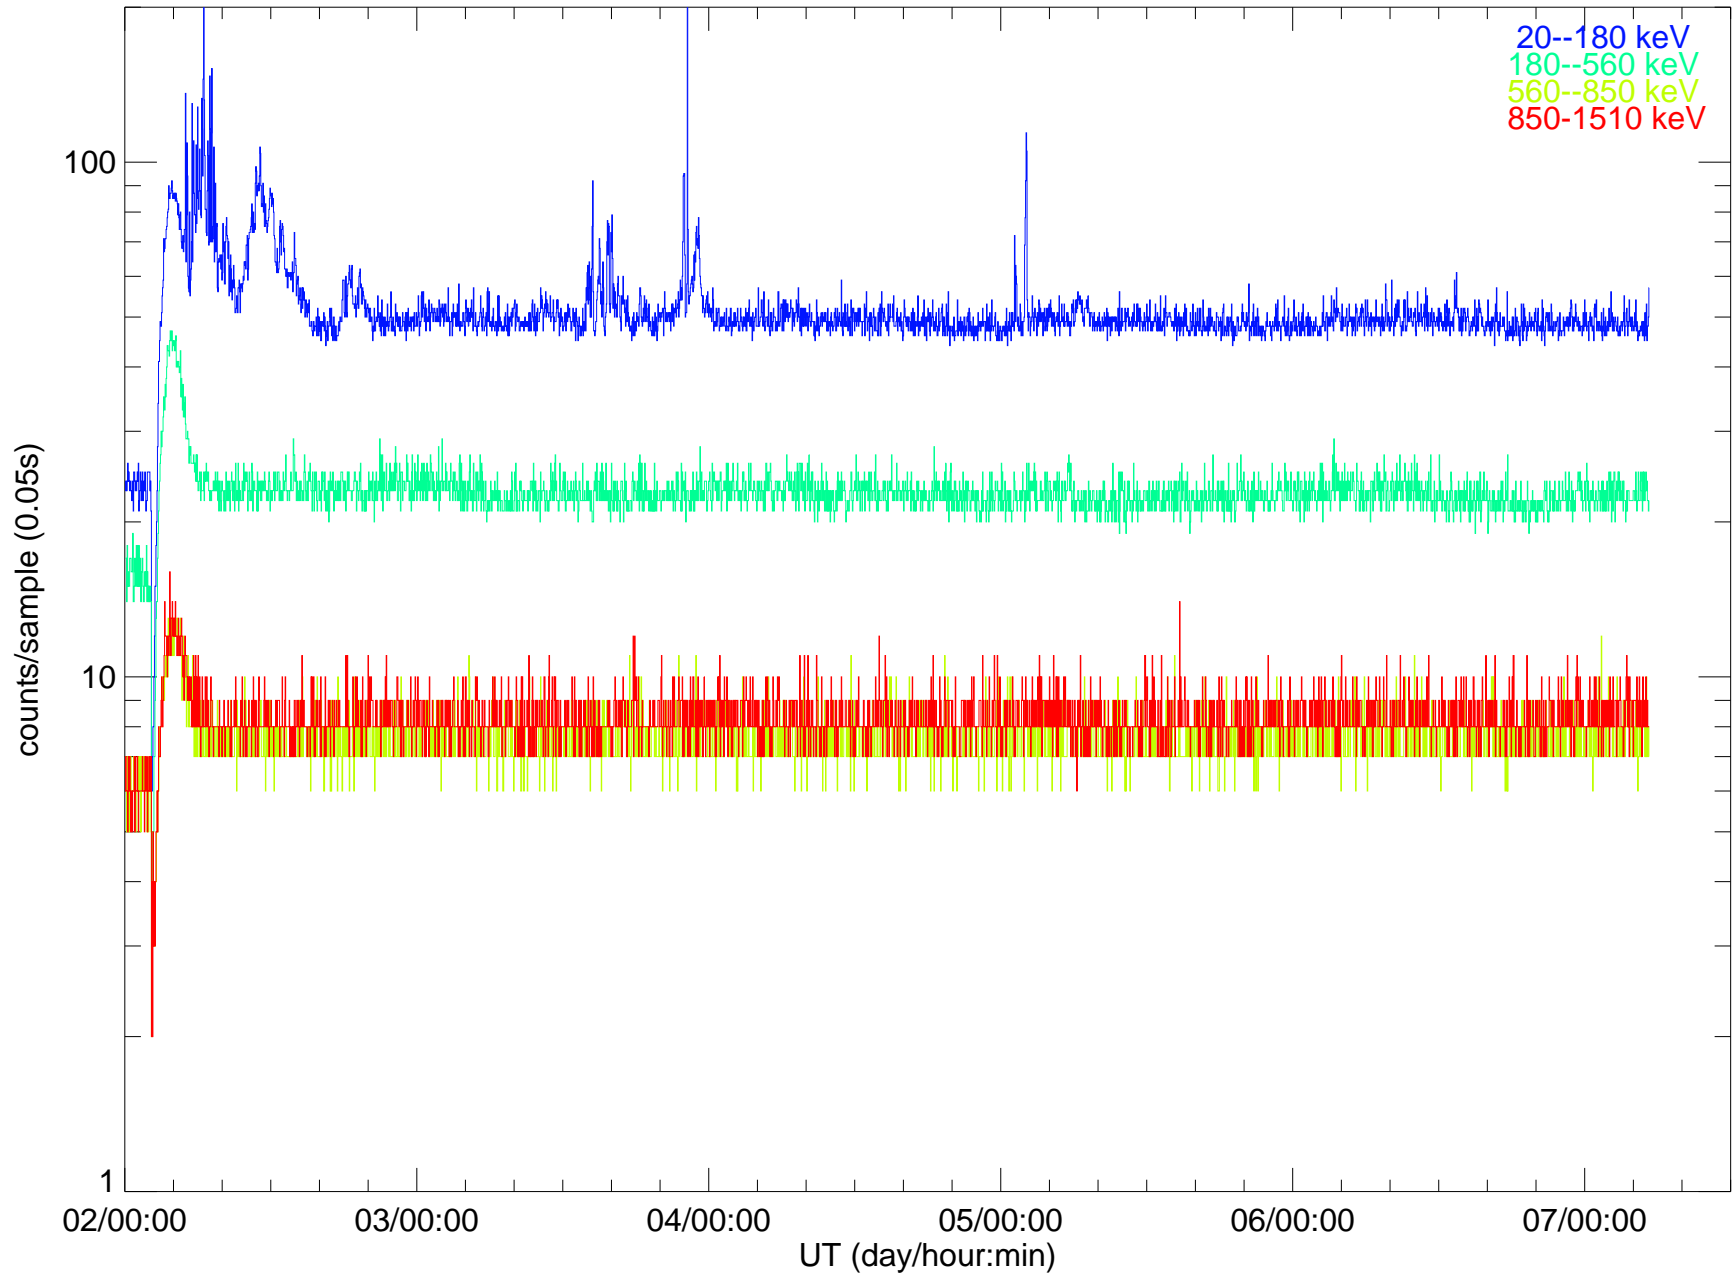

SWEDEN 02Jun2006 light curves

11Jul06 15:00PDT; PRELIMINARY