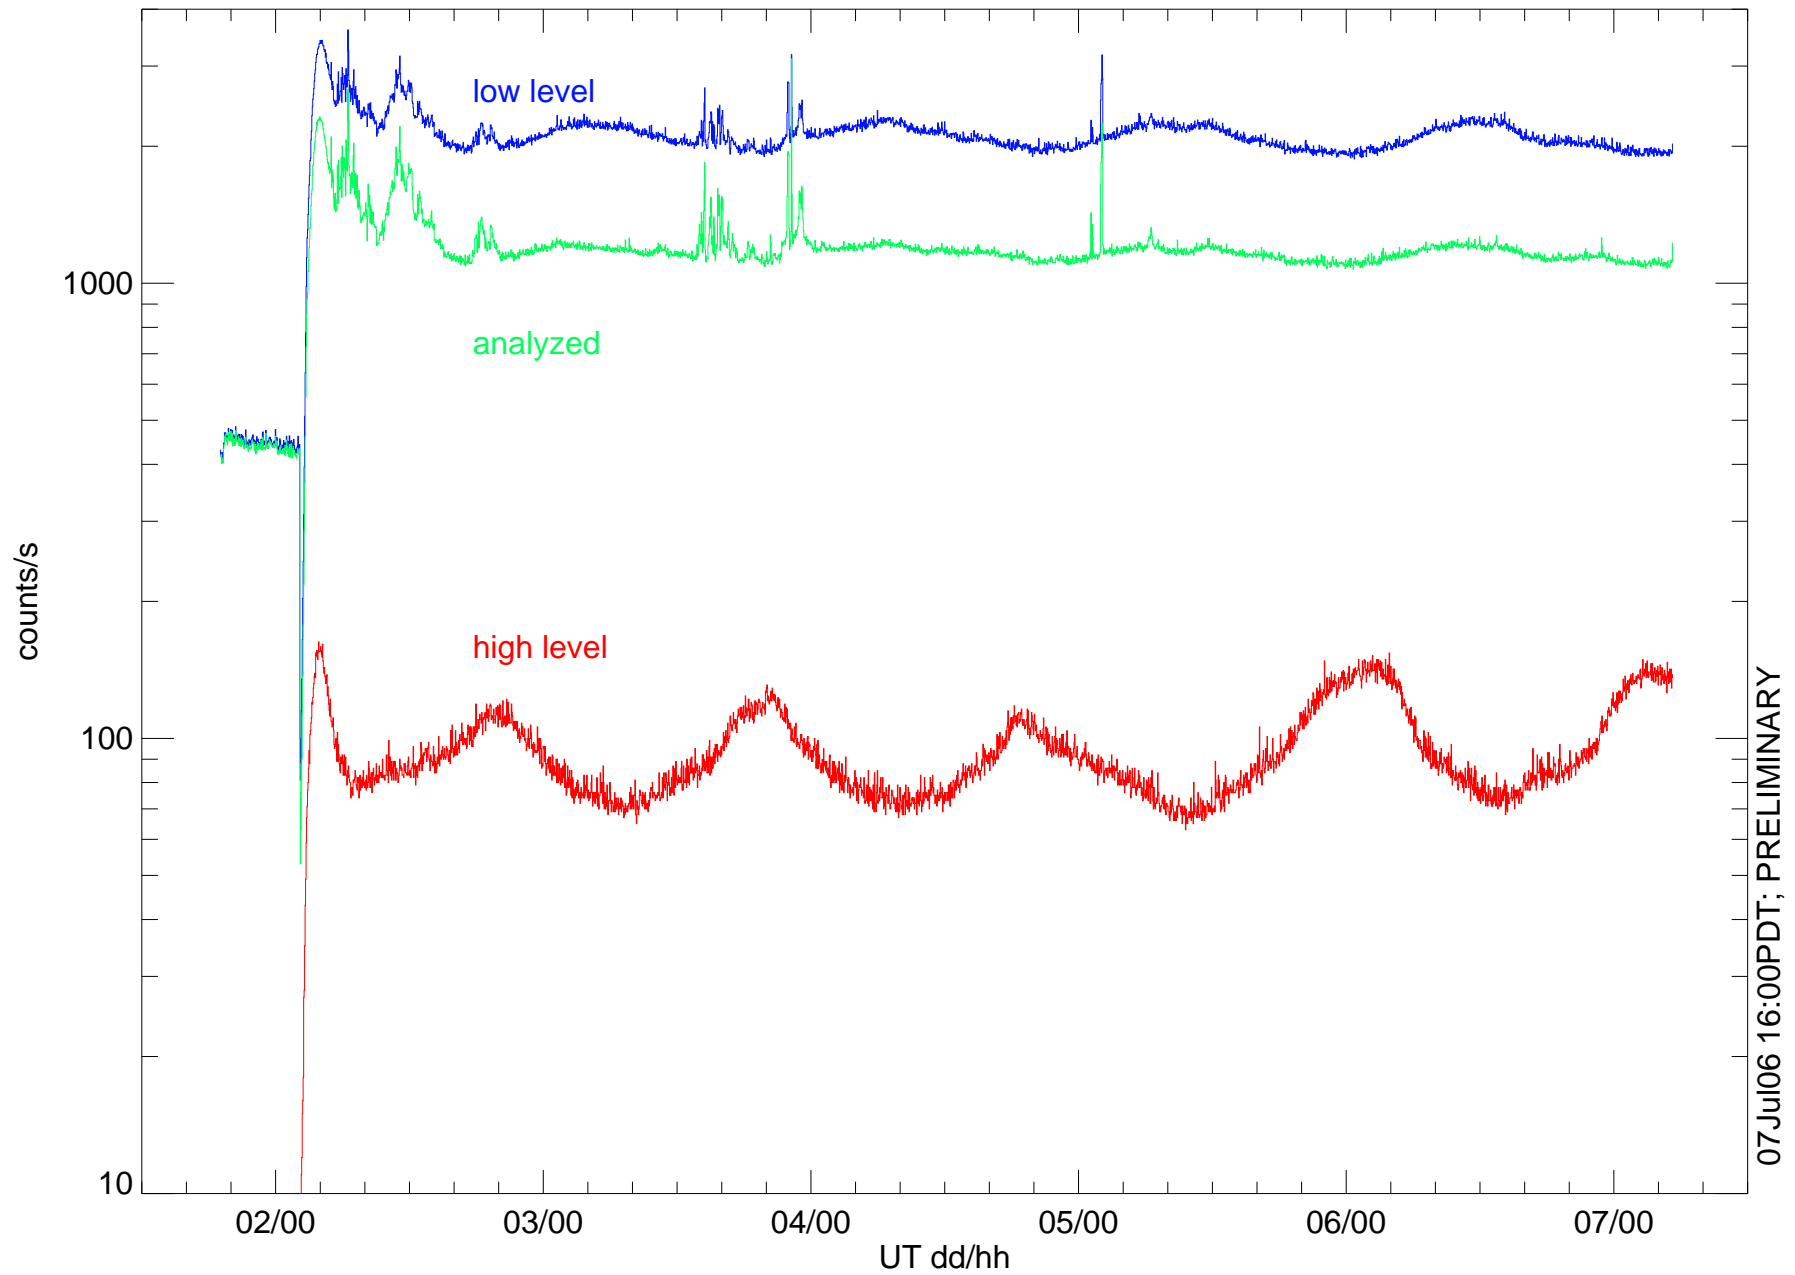

SWEDEN June 2006 rate counters

07Jul06 16:00PDT; PRELIMINARY